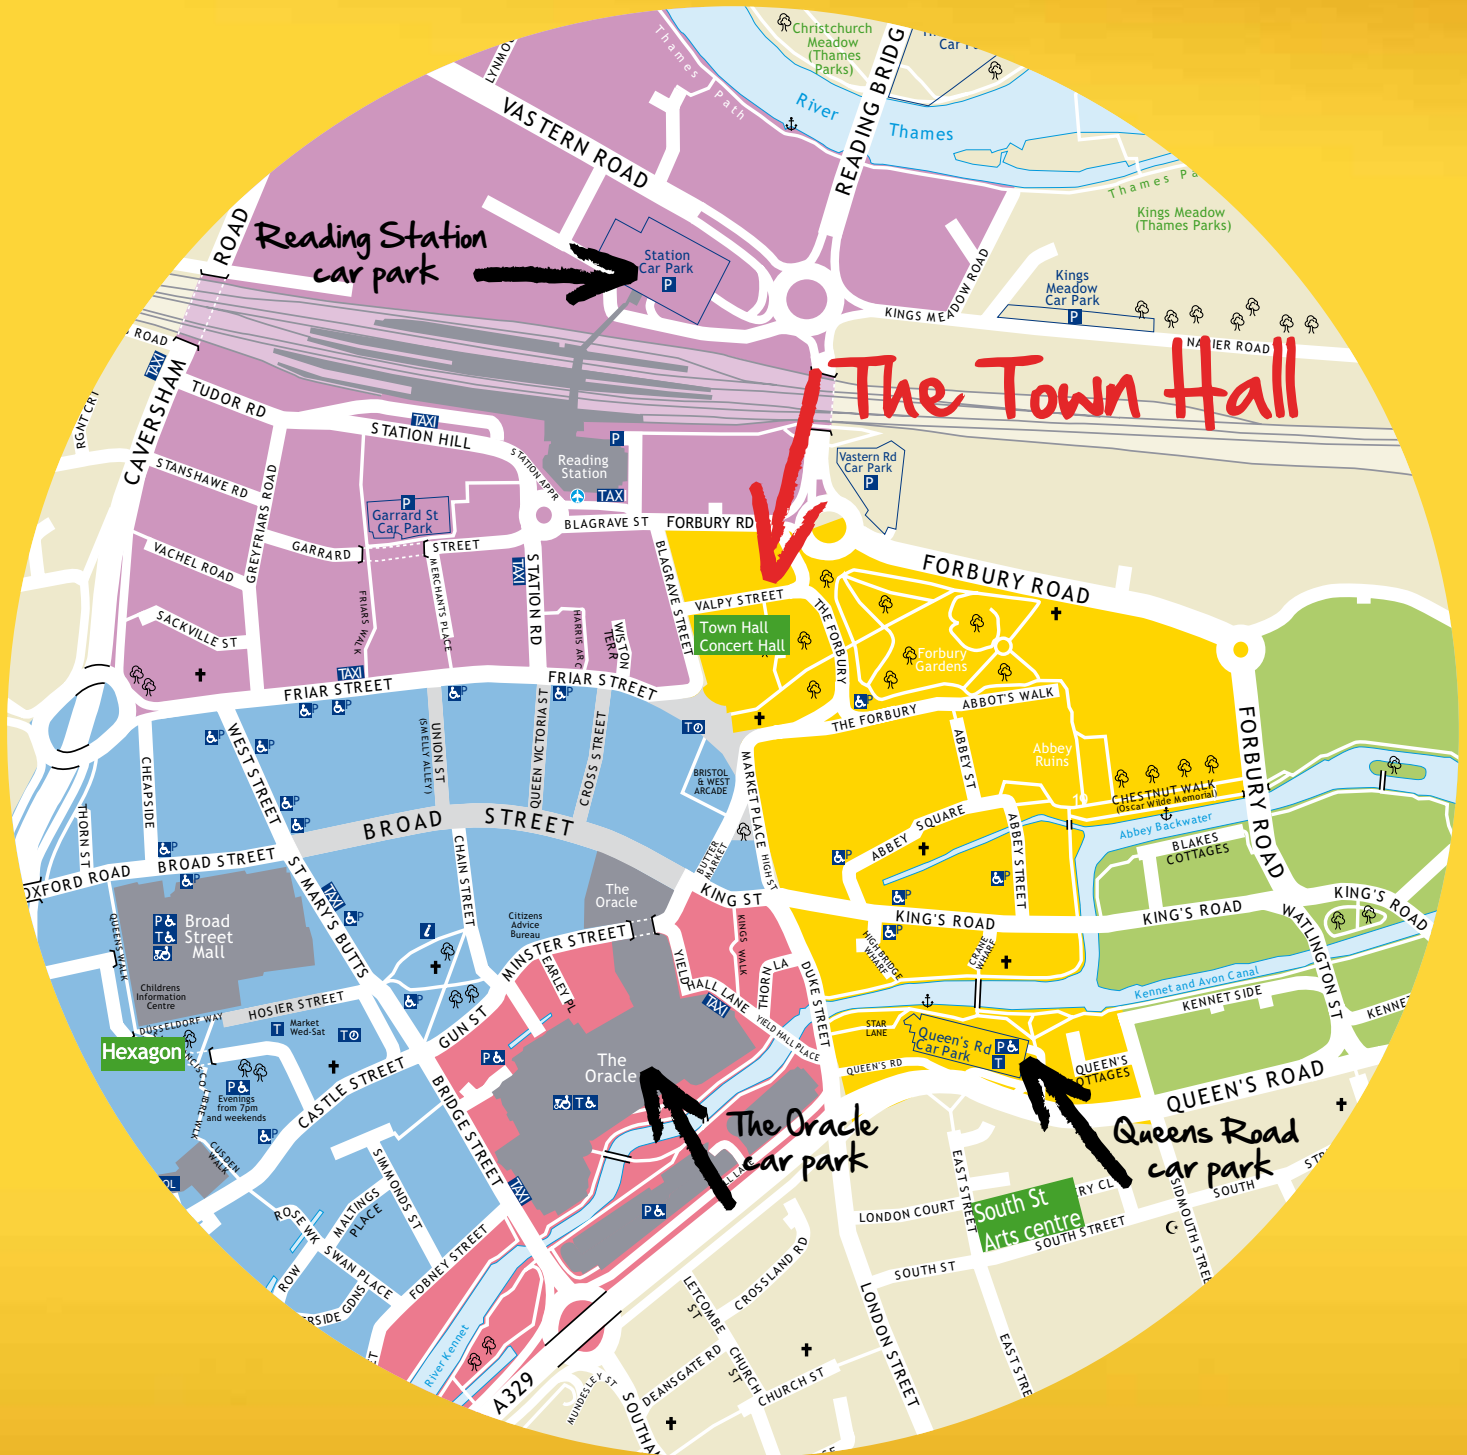

The Big Fat Party

Saturday 14 November 2009, 7pm to midnight.

Please use the entrance at the bottom of the big tower (as pictured). The party is upstairs.

**The Victoria Hall, upstairs at:
The Town Hall,
Blagrave Street,
Reading, RG1 1QH**